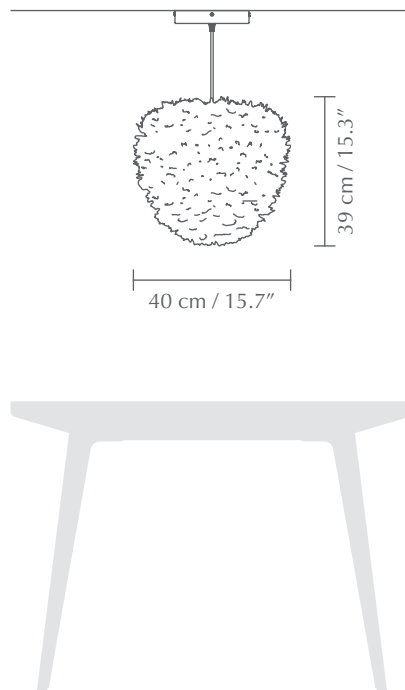

EOS EVIA

Designed by Søren Ravn Christensen

UIMAGE

The specifications and dimensions are subject to change without notice. Document date: 1-12-2021 | info@umage.com | umage.com
Havnegade 29, DK-1058 Copenhagen K | +45 31 39 31 31 (tel) & 185 Wythe Ave 2FL, Brooklyn, NY 11249 | +1 646-790-7171 (tel)