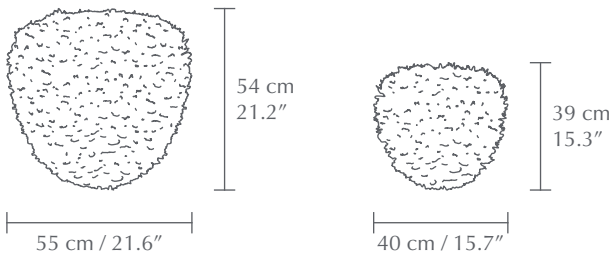

DIMENSIONS

Ø: 40 cm / 16" Ø: 55 cm / 21.6"
H: 39 cm / 15.3" H: 54 cm / 21.2"

MATERIAL

Medium: Approx. 2340 goose feathers, textile and steel
Large: Approx. 4500 goose feathers, textile and steel

WEIGHT INCL. PACKAGING

Eos Evia medium: 1.2 kg / 2.6 lb
Eos Evia large: 2.2 kg / 4.9 lb

PACKAGING (L x W x H)

Eos Evia medium: 39.4 x 39.4 x 10.5 cm / 15.5 x 15.5 x 4"
Eos Evia large: 54.4 x 54.4 x 12.5 cm / 21.4 x 21.4 x 5"

ASSEMBLY TIME

5 min - video guide at umage.com

MEDIA KIT

Photos and press material
Download at umage.presscloud.com

ORDERING INFORMATION

Eos Evia medium white	EU/UK #2349 / US #3026
Eos Evia medium light grey	EU/UK #2469 / US #3046
Eos Evia medium light brown	EU/UK #2468 / US #3045
Eos Evia medium light blue	EU/UK #2471 / US #3048
Eos Evia medium light rose	EU/UK #2470 / US #3047
Eos Evia large white	EU/UK #2350 / US #3027
Eos Evia large light grey	EU/UK #2473 / US #3050
Eos Evia large light brown	EU/UK #2472 / US #3049
Eos Evia large light blue	EU/UK #2475 / US #3052
Eos Evia large light rose	EU/UK #2474 / US #3051