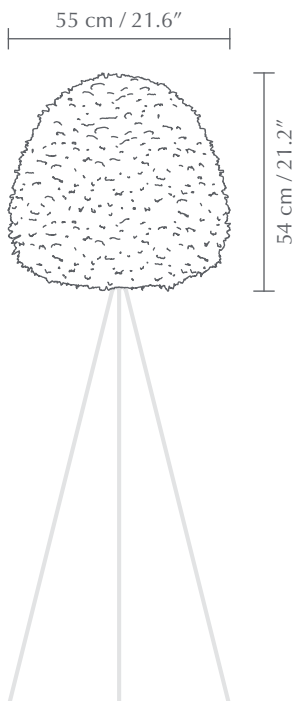

EOS EVIA

Designed by Søren Ravn Christensen

UIMAGE

The specifications and dimensions are subject to change without notice. Document date: 1-12-2021 | info@umage.com | umage.com
Havnegade 29, DK-1058 Copenhagen K | +45 31 39 31 31 (tel) & 185 Wythe Ave 2FL, Brooklyn, NY 11249 | +1 646-790-7171 (tel)